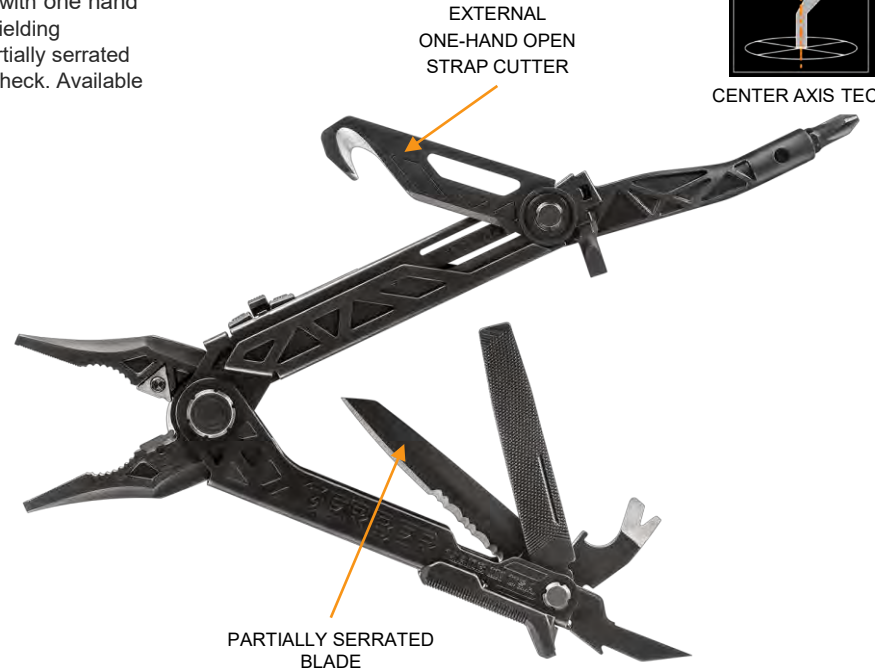

CENTER-DRIVE® RESCUE

MULTI-TOOL + SHEATH

The Center-Drive Black offers uncompromising performance through revolutionary design, now with one hand opening strap cutter. The innovative center-axis driver opens to align like a real screw driver, yielding maximum torque and rotation. No productivity is sacrificed with the addition of a 2.5" internal partially serrated blade and one-thumb opening sliding jaws. Full size, real tools - the multi-tool just got a reality check. Available w/ a bit set and, Berry Compliant sheath options.

▶ CENTER AXIS TECH™

- **One-hand open strap cutter**
- One-Thumb Opening System
- Spring-Loaded Needle-nose Pliers with X-Channel Rail System
- Rotatable Carbide Wire Cutters & Strippers
- **Full-Size 2.5" Partially Serrated Blade**
- Magnetic 3.2" Center-Axis Bit Driver
- Pry Bar w/ Nail Puller & Bottle Opener
- Awl, File
- Magnetic Flathead and Phillips Bits
- MOLLE-Compatible Sheath
- Bit Set Included in Set
- Closed Length: 4.7"
- Open Length: 6.6"
- Weight" 9.5oz

	Black Oxide W/ M4 Bit Set
	MOLLE – Black
	Box
Item #	30-001893
UPC	013658164680
Retail	$182.00

	Black Oxide WM4 Bit Set
	MOLLE BERRY – Coyote
	Box
	30-001892
	013658164673
	$194.00