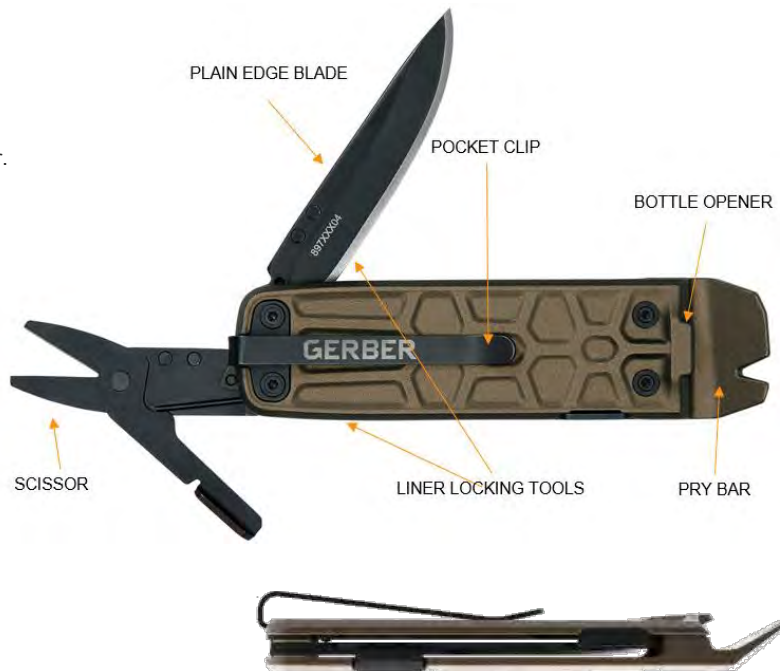

## POCKET MULTI-TOOL

It may be slimmed down, but the Lockdown Pry packs the same EDC punch. Stock your pocket with 7 essential tools, including a 2.5" plain edge blade, spring-loaded scissors, cast pry bar, and bottle opener. The curated mix of tools is housed in a low profile design that is both modern and useful, toss it in your pocket and get on with your day.

### ▶ THE SOLUTION IS IN YOUR POCKET

- 2-3/8" Blade with Frame Lock
- Cast Pry Bar
- Bottle Opener
- Scissor
- Flat Driver - Large and Small
- Nail Puller
- Closed Length: 3.875"
- Open Length (w/ blade open): 7.5625"
- Blade Length: 2.375"
- Weight: 4oz
- Width: 0.563"