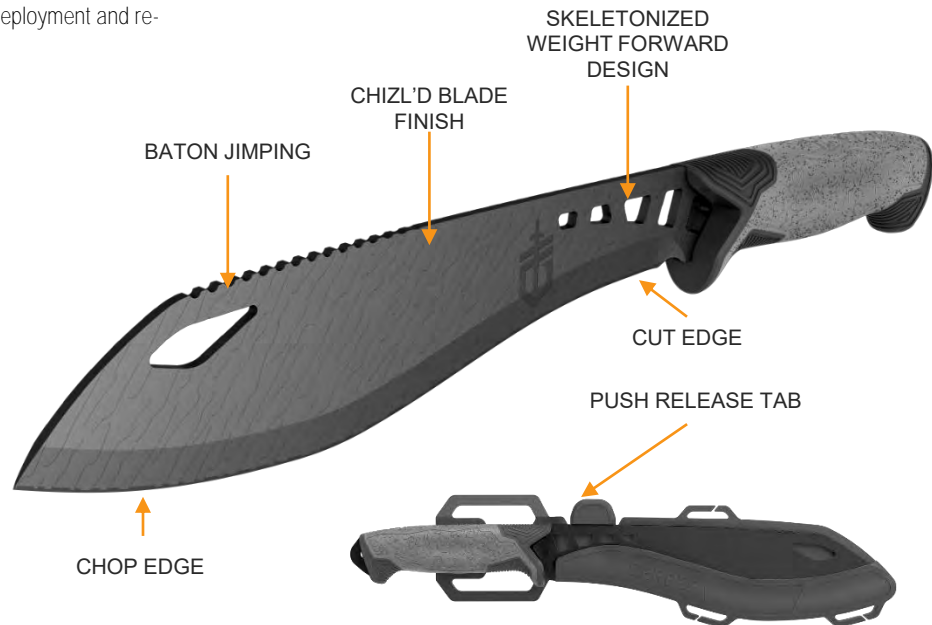

### MULTI-PURPOSE BLADE

- Photochemically etching keeps blade from getting stuck
- Unique high durometer overmold provides unprecedented handle comfort
- Skeletonized, weight-forward design for improved chopping
- Full tang construction
- Corrosion resistant stainless steel
- Lanyard hole
- Paddle release sheath enables 1-hand operation
- Positive retention click in sheath, pack compatible
- **Overall length: 14.3"**
- **Blade length: 9.0"**

## FIXED BLADE/MACHETE HYBRID

Packed with smart design, the Versafix is a compact machete that swings heavy with features. The weight-forward, skeletonized blade design gives swift results with less effort and photochemical etching delivers a textured blade for a distinct aesthetic. Forward jimping on the top of the blade gives grip when batoning, and the high comfort handle means less fatigue and hot spots. The slender multi-mount sheath has a push tab release for seamless deployment and re-sheathing.