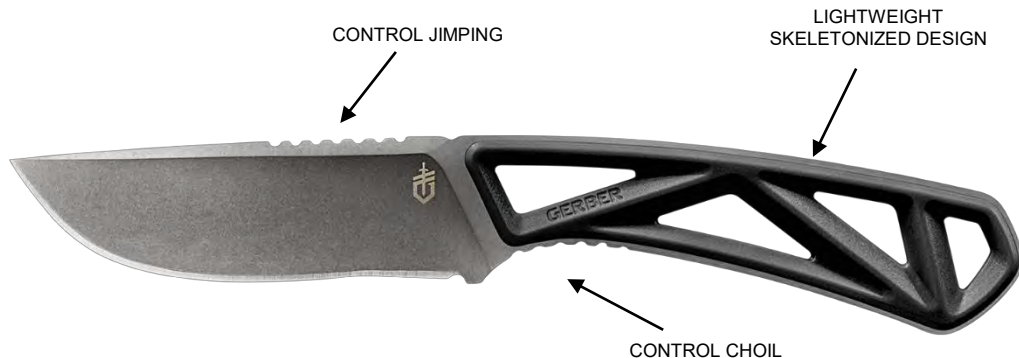

EXO-MOD DROP POINT

▶ CURATE YOUR LIGHTWEIGHT KIT

BUILD THE KIT THAT SUITS YOUR PURSUIT

LIGHTWEIGHT HUNTING

Whether hunting, backpacking, camping, or any other outdoor pursuit, having the appropriate tools is critical. The Exo-Mod snap-together sheath system empowers users to carry what they need any nothing more. With a skeletonized full-tang design, each product in the Exo-Mod Series boasts of light weight structure while maintaining durability.

FEATURES

- Snap-together sheathes allow users to select specific products for their kit
- Lightweight, skeletonized handle
- Slender design for pack or hip carry
- Full tang construction improves durability

TECH SPECS

- Overall length: 8.56"
- Blade length: 3.84"
- Weight: 2.6oz

Item #	Blister	Box
UPC Code	31-004084	30-001800
Retail	013658164802	013658162334
	$53.00	$53.00

COMPACT + STACKABLE DESIGN

CURATE UP TO 3 EXO-MOD SERIES PRODUCTS TO STACK TOGETHER, OR USE AS A SINGLE PRODUCT

PATENT PENDING