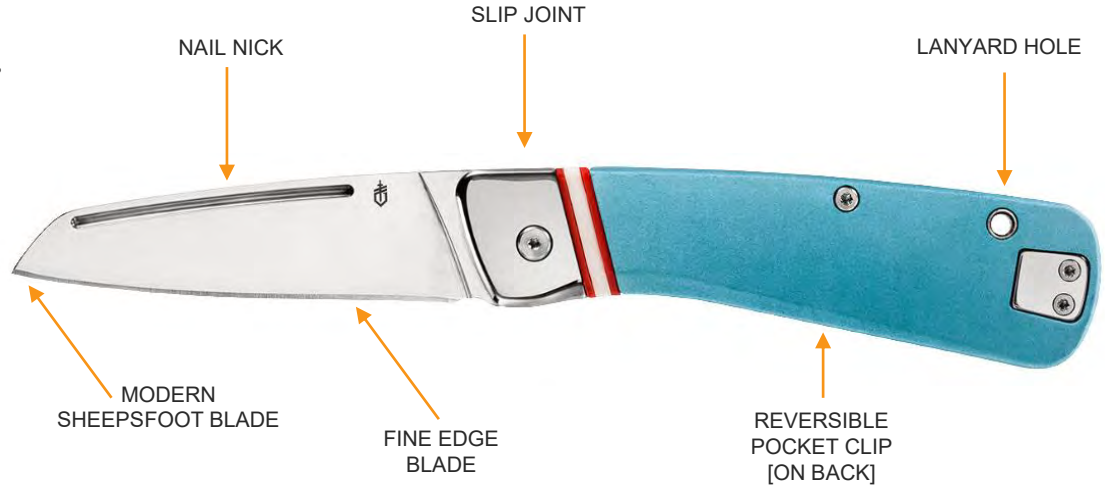

STRAIGHTLACE

CLIP FOLDING KNIFE

The Straightlace is a slip joint knife designed to open and close without a traditional lock. With it's almost 3" blade, this slip joint knife is designed to tackle any and all duties. A simple yet modern take on a classic gentleman's knife.

SLIP INTO STYLE

- 7Cr blade
- Nail nick opening
- Modern sheepsfoot blade
- Aluminum handle scales
- Pocket clip
- Lanyard hole
- Overall length: 6.9"
- Blade length: 2.9"
- Overall weight: TBD

Item #	Blister - Blue 31-003724	Box - Blue 30-001699	Box - Green 31-003722
UPC Code	013658158849	013658460799	013658158818
Retail	$53.00	$53.00	$53.00

PATENT PENDING