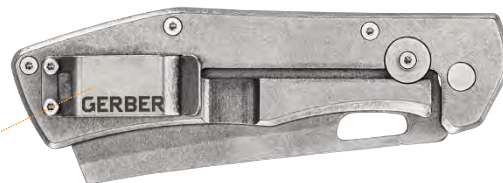

# FLATIRON – DESERT TAN

This pocket knife is built for utility with a cleaver blade in a folding application. The Flatiron pocket folder features a robust 3.6 inch blade, a textured G-10 composite handle, and a sturdy frame lock design. The reverse curvature of the knife's spine keeps knuckles away from the cutting surface, allowing the user to cut and chop with precision.

- 7crmov STEEL BLADE
- Cleaver Style, Satin Finish Blade
- Thumb Hole For One-hand Opening
- G-10 Composite Handle Scales
- Frame Lock
- Pocket Clip

FINE EDGE

ONE-HAND  
OPENING

FOLDING

POCKET  
CLIP

POCKET CLIP