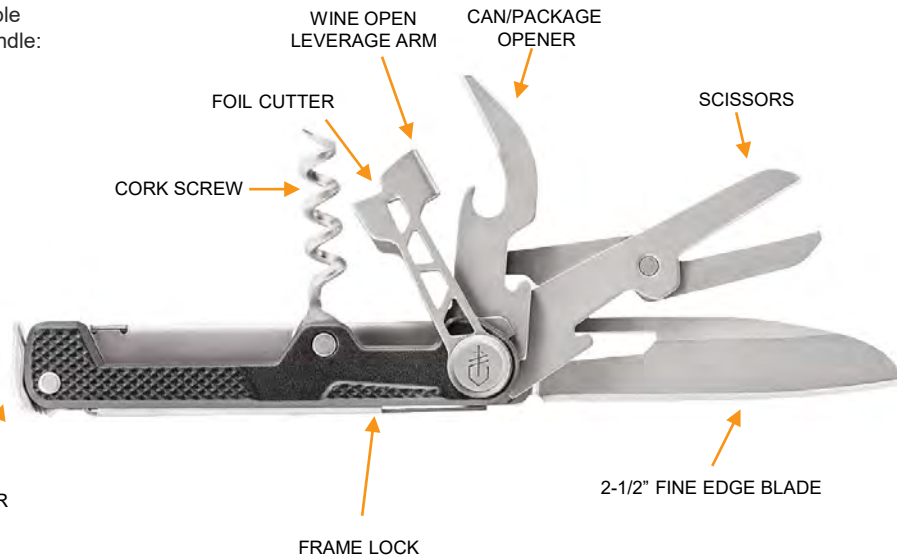

## MULTI-TOOL

Even the most resourceful can use some help opening up a wine bottle – meet the Armbar Cork. It's a smart design that fits in pocket like a folding knife and operates like a fully capable multi-tool. The Armbar features tools to handle the tasks that a pocket knife simply can't handle: a corkscrew, foil cutter, pry bar, bottle opener, and can/package opener. It also handles anything your pocket knife could with a one-hand opening fine edge blade and scissors.

### UPGRADE YOUR POCKET

- 2-1/2" fine edge blade w/ frame lock
- Corkscrew w/ lever arm
- Pry bar
- Bottle opener
- Hammer
- Scissor
- Can/package opener
- Closed length: 3.625"
- Open length (knife): 6.5"
- Blade length: 2.5"
- Weight: 3.1oz
- Width: 0.7"