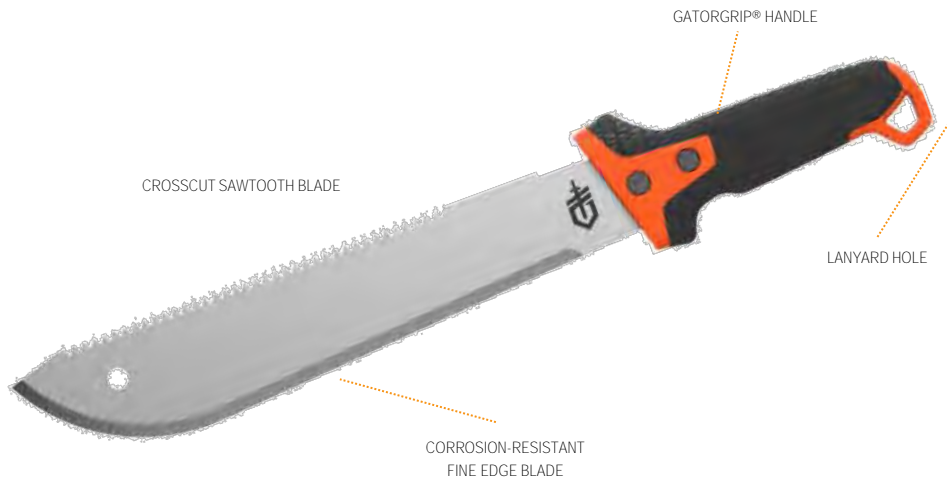

COMPACT CLEARPATH™

For back-country travel when every bit of weight is accounted for, the Compact Clearpath Machete is the tough, packable tool to bring along for the ride. The thoughtful design partners a corrosion-resistant, dual function stainless steel blade with the confidence of a GatorGrip® handle. The two-sided blade has both a fine edge for hacking brush and vines and a crosscut saw edge for cutting branches, limbs and small trees. When you head into the brush, never be without the Compact Clearpath Machete.

RUGGED DESIGN. IMPROVED COMFORT. HIGH VISIBILITY.

FEATURES

- Corrosion-resistant stainless steel blade
- Crosscut sawtooth technology
- Compact, packable sheath
- GatorGrip® handle for improved comfort
- Safety lanyard for easy tethering

SPECS

- Blade Material: Stainless Steel
- **Blade Length: 11.0"**
- **Overall Length: 17.3"**
- Overall Weight: 18.07 oz
- Handle Material: GatorGrip®

Item #	31-003154N
UPC Code	013658149229
Retail	$44.00