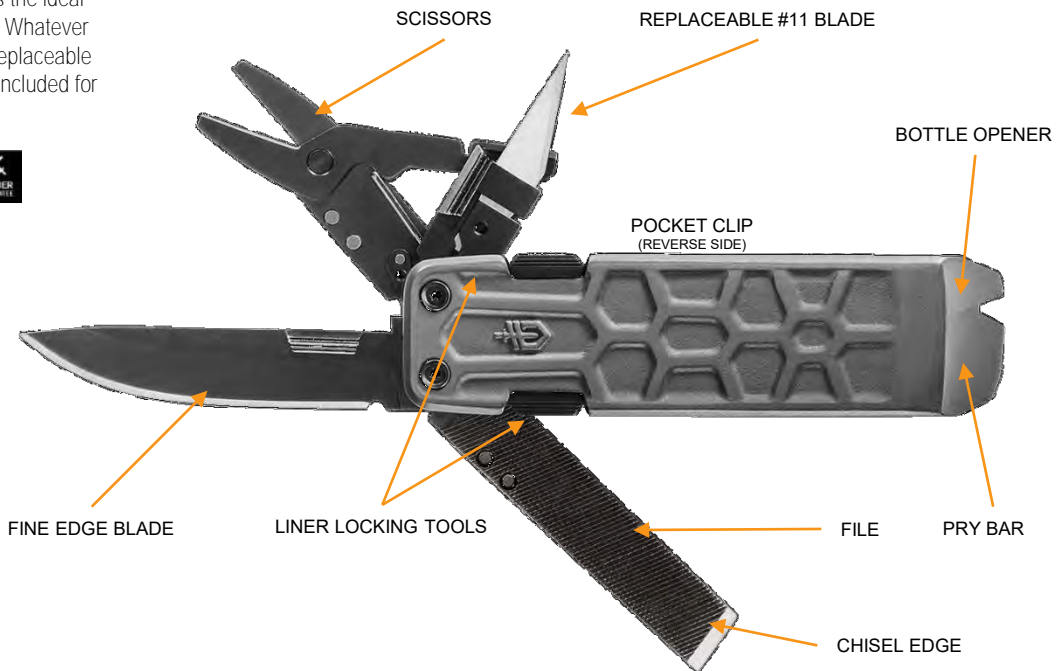

LOCKDOWN - PRY

MULTI-TOOL

If it takes up space in your pocket it better do more than cut. The Lockdown Pry has the ideal EDC formula: low profile, modern aesthetics, and a curated mix of purposeful tools. Whatever gets thrown at you, now you are a pocket away from solving it with a cast pry bar, replaceable #11 blade, fine edge blade, scissors, and a file with chisel edge. A bottle opener is included for those end-of-the-work week drinks.

TOOLS

OUTBOARD
COMPONENTS

BOTTLE
OPENER

TEXTURED
GRIP

LINER LOCK

POCKET CLIP

▶ PRIMED FOR ANY TASK

- 2-1/2" blade with frame lock
- Cast pry bar
- Bottle opener
- Scissor
- Replaceable #11 blade
- File
- Chisel
- Large & small flathead driver
- Nail puller

- Closed length: 4.0"
- Open length (knife): 6.625"
- Blade length: 2.5"
- Weight: 5.7oz
- Width: 0.5625"

	Grey	Onyx
	Blister	Box
Item #	31-003706	30-001593
UPC Code	013658158511	013658156524
Retail	$75.00	$75.00