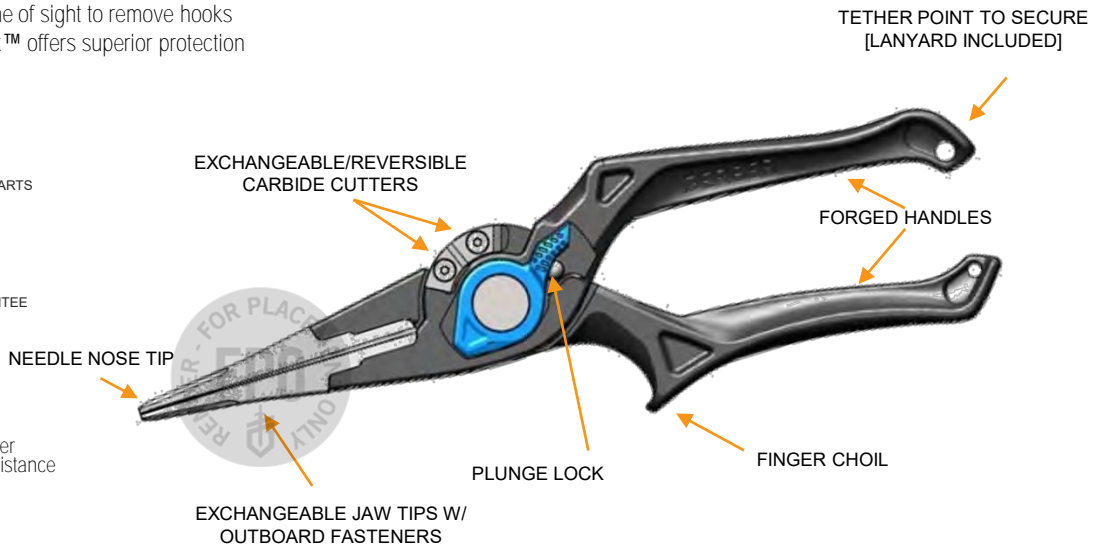

MAGNIPLIER

SALTRx NEEDLENOSE PLIERS

The durable, hot-forged Needle Nose Magniplier provides extended reach and line of sight to remove hooks from the belly. Engineered to meet the needs of the saltwater fisherman, SALTRx™ offers superior protection against corrosion, wear, and tough environments.

FISH

TOOLS

CRUSH IT

BEARHAND CONTROL™

Ergonomic Control System

- A. Finger Choil
- B. Angled Shape/Off Axis
- C. Optimized Space Between Handles For Maximum Power

LOCK

CORROSION
RESISTANT W/
SALTRx™

EXCHANGABLE PARTS

SHEATH

GERBER GUARANTEE

SALTRx™

Optimized to withstand harsh saltwater environments w/ added corrosion resistance

CYANMUCK
- Hanging Box
31-003597
0013658157118
$138.00

Item #
UPC Code
Retail