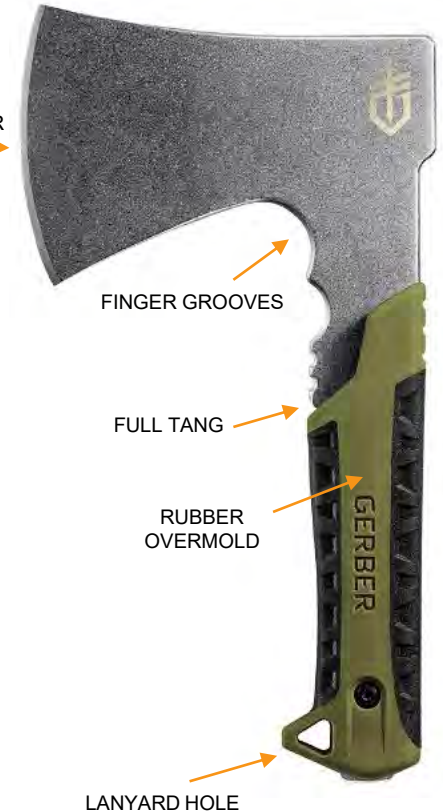

TALL GRIND FOR
OPTIMAL SHARPNESS