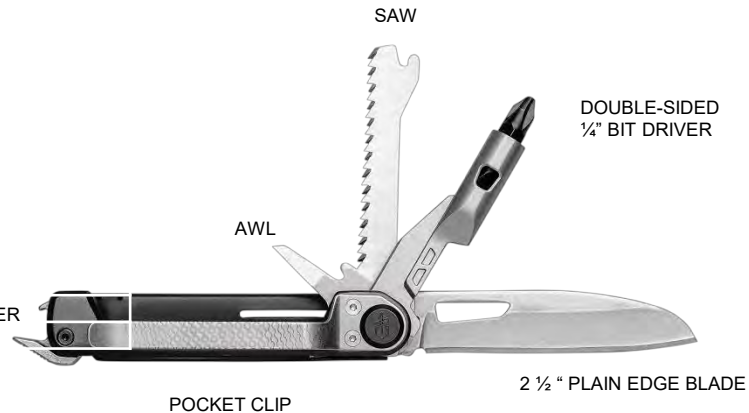

ARMBAR TRADE

MULTI-TOOL

If you think a compact multi-tool can't house the same utility, think again. The Armbar Trade will get you through a day in the field, at the campsite, or around town. The Trade is built on a stainless steel frame with a 2.5" plain edge blade, 1/4" bit driver, awl, saw, and a bottle opener/prybar. The Trade has a pocket clip for easy access when moving between tasks or locations.

UPGRADE YOUR POCKET

- 2-1/2" plain edge blade w/ frame lock
- 2-1/2" extension bit driver with 2-sided bit
- Pry bar
- Bottle opener
- Hammer
- Awl
- Saw

- Closed length: 3.625"
- Open length (knife): 6.5"
- Blade length: 2.5"
- Weight: 3.1oz
- Width: 0.7"

PACKAGING
ITEM #
UPC
YOUR PRICE
MSRP

Onyx Blister
1064409
0-13658-16594-6
PRY BAR &
BOTTLE OPENER
$50.00

	ONYX	BURNT ORANGE	SILVER
Packaging	Blister	Blister	Blister
Item #	1064410	1064406	1064414
UPC	013658165953	0-13658-16591-5	013658165991
Retail Est.	$63.00	$63.00	$63.00