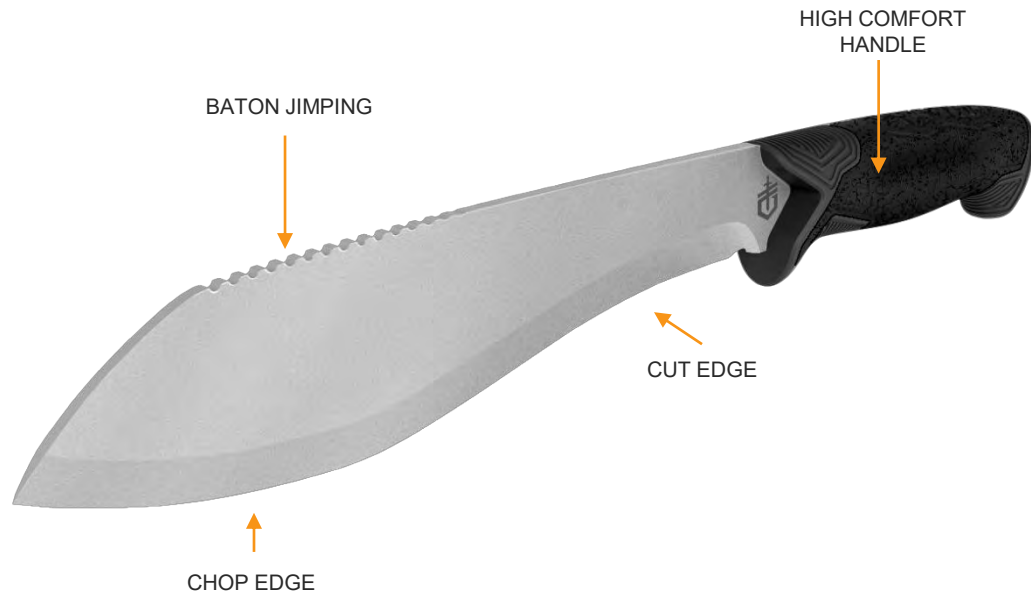

VERSAFIX

FIXED BLADE/MACHETE HYBRID

Packed with smart design, the Versafix is a compact machete that swings heavy with features. The weight-forward, skeletonized blade design gives swift results with less effort and photochemical etching delivers a textured blade for a distinct aesthetic. Forward jimping on the top of the blade gives grip when batoning, and the high comfort handle means less fatigue and hot spots.

MULTI-PURPOSE BLADE

- Baton jimping
- High durometer, high comfort handle
- Full tang construction
- Weight forward design
- Lanyard hole
- Overall length: 14.3"
- Blade length: 9.0"

Item #	Blister
UPC Code	31-003474N
Retail	013658154605
	$57.00