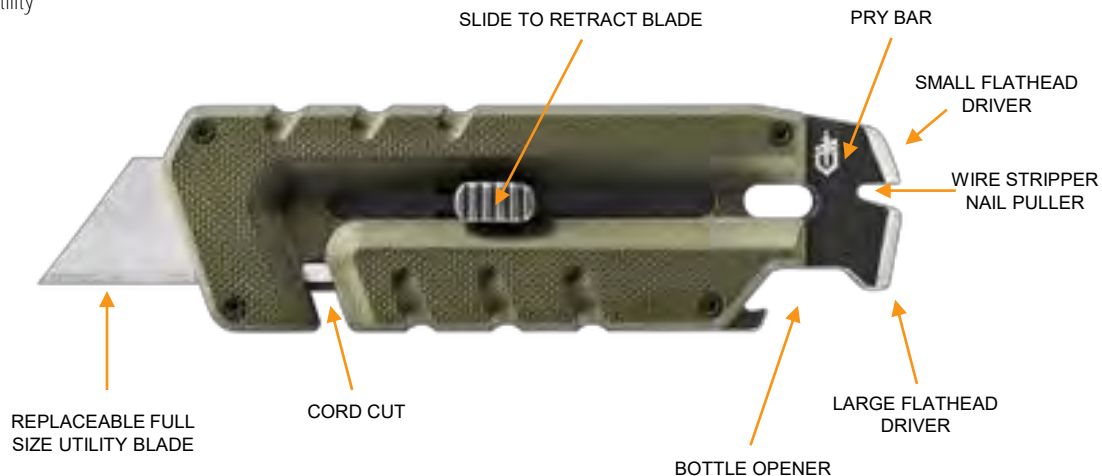

### ▶ PORTABLE, FULL SIZE UTILITY

- Pry bar
- Nail puller
- Wire stripper
- Small flathead driver
- Large flathead driver
- Bottle opener
- Standard utility blade
- Cord cut notch
- Length: 4.25"
- Width: 1.25"
- Weight: 2.9oz