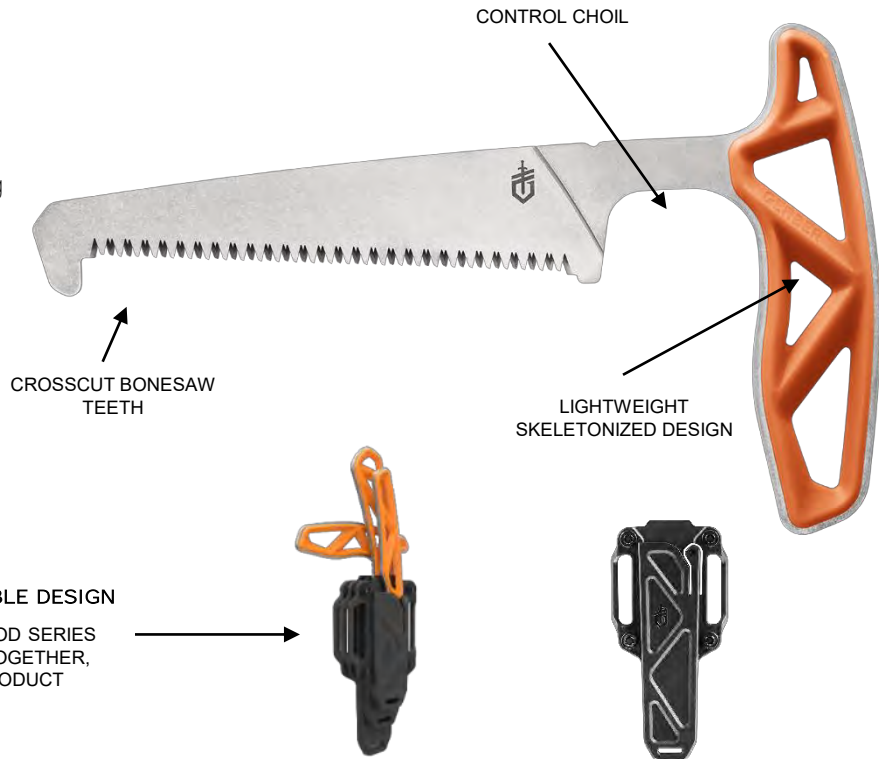

EXO-MOD BONE SAW

► CURATE YOUR LIGHTWEIGHT KIT

BUILD THE KIT THAT SUITS YOUR PURSUIT

LIGHTWEIGHT HUNTING

Whether hunting, backpacking, camping, or any other outdoor pursuit, having the appropriate tools is critical. The Exo-Mod snap-together sheath system empowers users to carry what they need any nothing more. With a skeletonized full-tang design, each product in the Exo-Mod Series boasts of light weight structure while maintaining durability.

FEATURES

- Snap-together sheathes allow users to select specific products for their kit
- Lightweight, skeletonized handle
- Slender design for pack or hip carry
- Full tang construction improves durability
- Easy to locate blaze orange grip

TECH SPECS

- Overall length: 7.55"
- Blade length: 4.25"
- Weight: 2.6oz

COMPACT + STACKABLE DESIGN

CURATE UP TO 3 EXO-MOD SERIES PRODUCTS TO STACK TOGETHER, OR USE AS A SINGLE PRODUCT

Item # 30-001802
UPC Code 013658162365
Retail $49.00