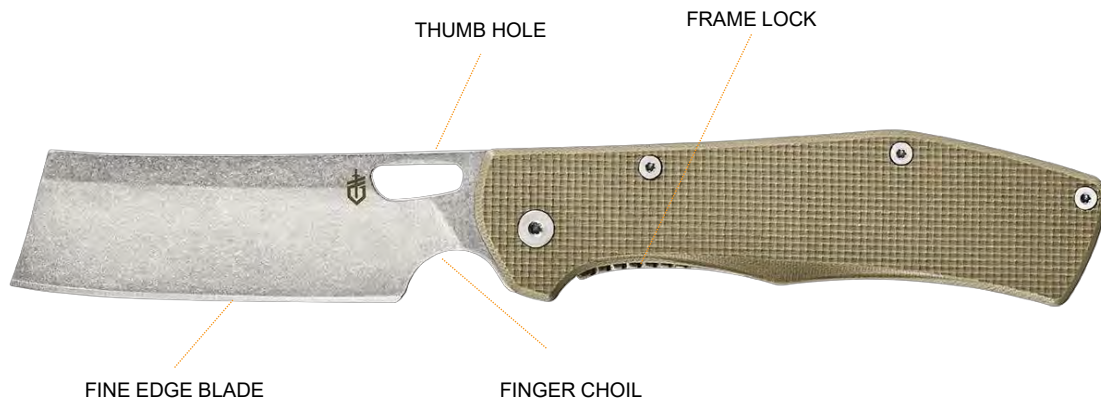

FLATIRON – DESERT TAN

This pocket knife is built for utility with a cleaver blade in a folding application. The Flatiron pocket folder features a robust 3.6 inch blade, a textured G-10 composite handle, and a sturdy frame lock design. The reverse curvature of the knife's spine keeps knuckles away from the cutting surface, allowing the user to cut and chop with precision.

- 7crmov STEEL BLADE
- Cleaver Style, Satin Finish Blade
- Thumb Hole For One-hand Opening
- G-10 Composite Handle Scales
- Frame Lock
- Pocket Clip