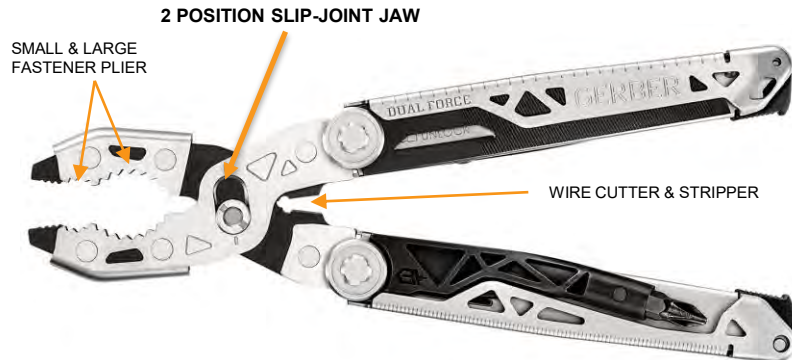

## MULTI-TOOL

Multi-tool pliers suck. For tough jobs, it's usually easier to go back to your tool box and get a proper set of pliers. Until now. The Gerber Dual-Force features the best set of pliers ever found in a multi-tool. Its layered construction provides 2x the jaw strength and produces 2x the torque of a typical multi-tool\*. The adjustable slip joint and extra large teeth allow you to firmly grasp a variety of fasteners, making the Dual-Force the best damn pair of pliers you could have in your kit.

### ▶ MORE GRIP – MORE FORCE – MORE DONE

- Blunt nose layered construction jaws
- Small fastener pliers
- Regular pliers
- Adjustable two size slip-joint jaw
- Wire cutter
- Wire stripper
- 3.25" plain edge blade
- 3.35" Center-Drive axis tech
- Saw
- Fine/coarse file
- Chisel edge
- #1 and #2 cross drive
- Medium flathead driver
- 8in/20cm ruler
- Lanyard hole
- Fabric sheath
- Closed length: 4.65"
- Blade length: 3.25"
- Weight: 12 oz
- Width: 0.84"