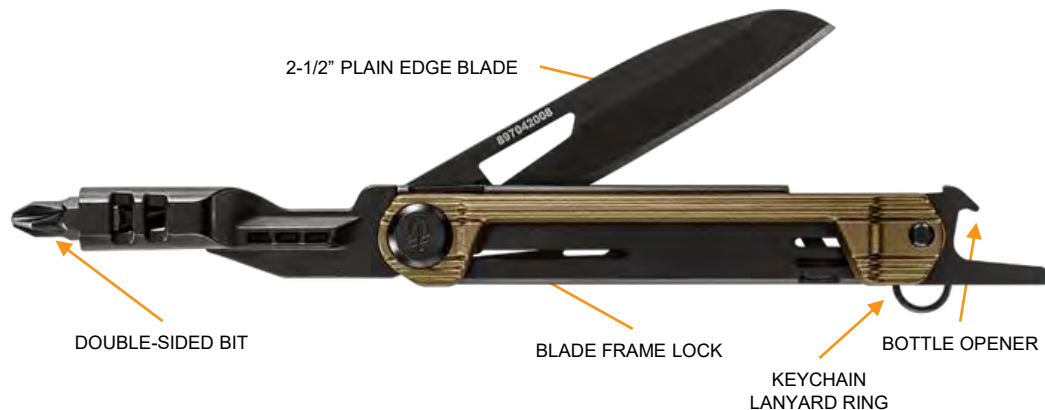

### UPGRADE YOUR POCKET

- 2-1/2" fine edge blade
    - Frame lock
  - 2" extension bit driver with 2-sided bit
  - Bottle opener
- Closed length: 3.8"
  - Open length (knife): 6.75"
  - Blade length: 2.5"
  - Weight: 2.5oz
  - Width: 0.6"