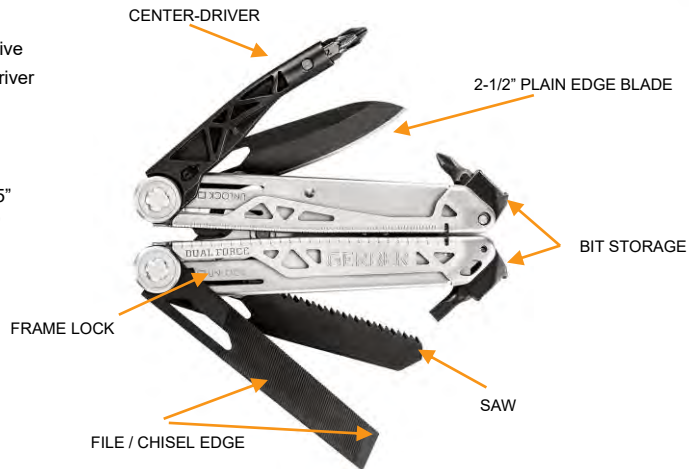

DUAL-FORCE

MULTI-TOOL

Multi-tool pliers suck. For tough jobs, it's usually easier to go back to your tool box and get a proper set of pliers. Until now. The Gerber Dual-Force features the best set of pliers ever found in a multi-tool. Its layered construction provides 2x the jaw strength and produces 2x the torque of a typical multi-tool*. The adjustable slip joint and extra large teeth allow you to firmly grasp a variety of fasteners, making the Dual-Force the best damn pair of pliers you could have in your kit.

12

TOOLS

PLAIN EDGE

OUTBOARD COMPONENTS

FOLDING

FRAME LOCK TOOLS

420^{HC} STAINLESS STEEL

▶ MORE GRIP – MORE FORCE – MORE DONE

- Blunt nose layered construction jaws
- Small fastener pliers
- Regular pliers
- Adjustable two size slip-joint jaw
- Wire cutter
- Wire stripper
- 3.25" plain edge blade
- 3.35" Center-Drive axis tech
- Saw
- Fine/coarse file
- Chisel edge
- #1 and #2 cross drive
- Medium flathead driver
- 8in/20cm ruler
- Lanyard hole
- Fabric sheath
- Closed length: 4.65"
- Blade length: 3.25"
- Weight: 12 oz
- Width: 0.84"

Packaging	Silver Blister	Black Blister
Item #	31-003586	1067409
UPC Code	013658156913	013658166790
MSRP	$138.00	$138.00

*typical tool is Super Tool 300