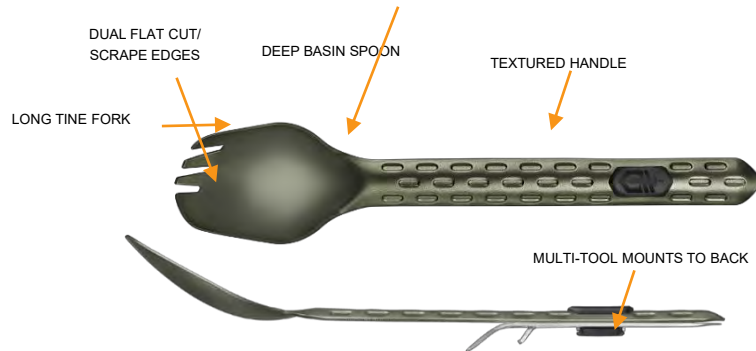

DEVOUR Multi-Fork

Just because you value weight and push yourself doesn't mean that you should compromise your meals. The Devour Multi-Fork has 9 tools that can help prepare your meal, eat then clean it all up in an efficient light weight tool. The Devour fork is deep enough to grab even a steak, and the spoon actually holds enough soup to get to your mouth. Attached solid state prep tool can and bottle opener, food bag opener, flat head driver, and pry bar. When attached the tool is a kickstand that keeps the multi-fork off the ground and out of your cook pot. At <1oz ounce the Devour is light, quick, on the move without compromise. The most important meal is the one you are eating. Cook, Eat, Clean. Get the fuel to get back at it.

FEATURES

- Offset deep fork tong
- Deep basin spoon
- Angled to optimize eating from a food bag
- Straight flat edge for cutting or scraping
- Kickstand to keep tool from falling in bag or pot
- Detachable Stainless Steel solid state tool
- Food package opener
- Bottle opener
- Can opener
- Flat head driver (large & small)
- Pry bar
- Nail puller

TECH SPECS

- Length: 7.6in / 19.3cm
- Weight: 0.83 oz / 23.5g
- Material: 6061 AL / Stainless Steel

PRY BAR
Offset long tine fork

9

CR

Hand icon

<1oz

GERBER logo

Item #	BLACK 31-003419N	GREEN 31-003423N
UPC	013658153752	013658153790
Retail	$25.00	$25.00