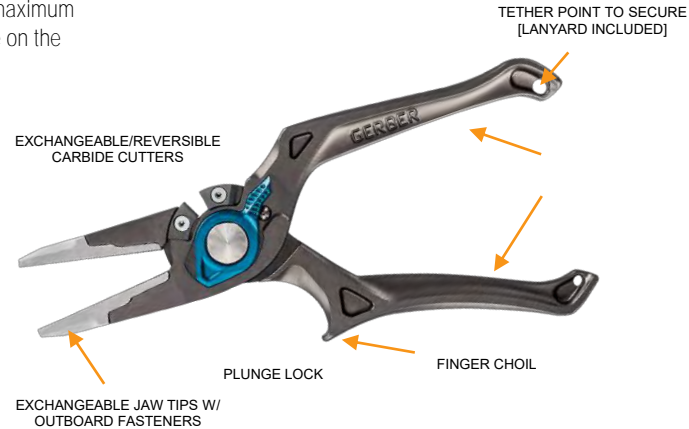

SALTWATER MAGNIPLIER™

SALTWATER FISHING

Get a grip on the unexpected. Swift power is on hand with the durable, hot-forged Magnipliers. Their ergonomic trigger grip is offset to keep line of sight in tight spaces, while the finger choil offers maximum control. The thumb lock and ambidextrous tether points ensure safe storage and transport while on the move.

▶ MAXIMUM CONTROL

1. Exchangeable jaw tips w/outboard fasteners
   - Exchangeable + reversible carbide cutters
   - Tether point to secure (lanyard included)
   - Includes nylon sheath w/D-ring + belt loop
   - BearHand Control™ ergonomic control system
   - Finger choil
   - Angled shape/off axis
   - Optimized space between handles for maximum control
2. Overall length: 7.5"

CYAN/MUCK
- Hanging Box
31-003556N
013658156135
$125.00

Item #
UPC Code
Retail