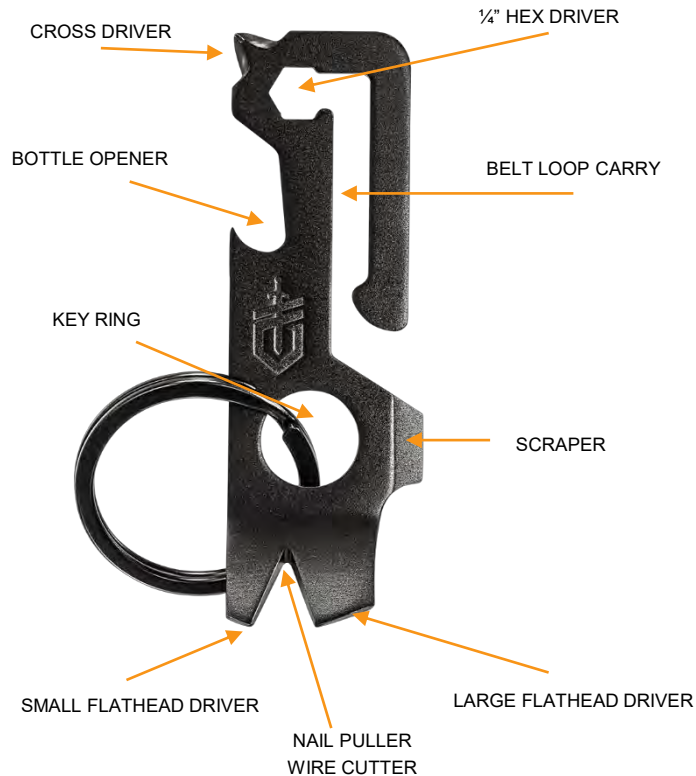

Item #	BLACK Card	BLACK Box	STONEWASH Card	STONEWASH Box
	31-003694	30-001645	31-003695	30-001646
UPC	013658158375	013658158412	013658158382	013658158429
Retail	$13.00	$13.00	$13.00	$13.00