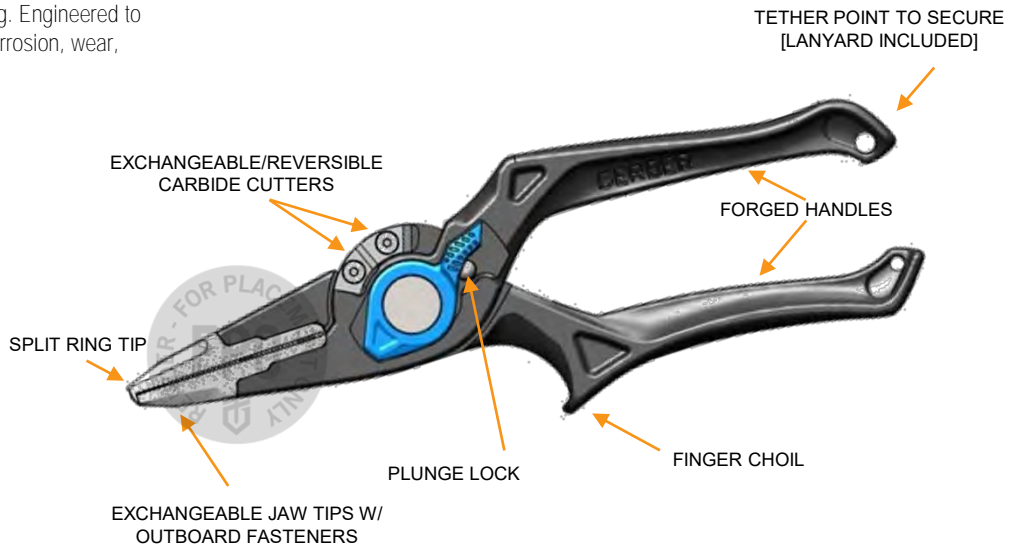

MAGNIPLIER

SALTRx SPLIT RING PLIERS

The durable, hot-forged Magniplier efficiently handles Size 2-10 Split Rings for quick rigging. Engineered to meet the needs of the saltwater fisherman, SALTRx™ offers superior protection against corrosion, wear, and tough environments.

CRUSH IT

BEARHAND CONTROL™
Ergonomic Control System

- A. Finger Choil
- B. Angled Shape/Off Axis
- C. Optimized Space Between Handles For Maximum Power

SALTRx™
Optimized to withstand harsh saltwater environments w/ added corrosion resistance

CYANMUCK
- Hanging Box
31-003596
0013658157095
$138.00