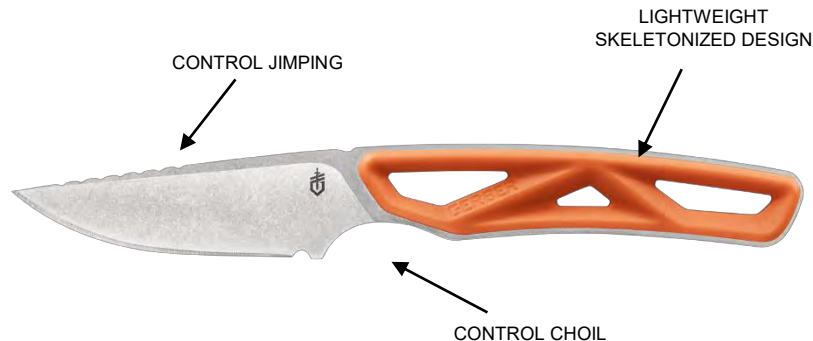

EXO-MOD CAPER

► CURATE YOUR LIGHTWEIGHT KIT

BUILD THE KIT THAT SUITS YOUR PURSUIT

LIGHTWEIGHT HUNTING

Whether hunting, backpacking, camping, or any other outdoor pursuit, having the appropriate tools is critical. The Exo-Mod snap-together sheath system empowers users to carry what they need any nothing more. With a skeletonized full-tang design, each product in the Exo-Mod Series boasts of light weight structure while maintaining durability.

7Cr
STAINLESS
STEEL

LIGHTWEIGHT

SNAP TOGETHER
PRODUCTS

FULL TANG
FIXED BLADE

ERGONOMIC
CONTROL GRIP

PLAIN EDGE

FEATURES

- Snap-together sheathes allow users to select specific products for their kit
- Lightweight, skeletonized handle
- Slender design for pack or hip carry
- Full tang construction improves durability
- Easy to locate blaze orange grip

TECH SPECS

- Overall length: 7.33"
- Blade length: 3.23"
- Weight: 1.8oz

Item #	Blister	Box
UPC Code	31-003918	30-001798
Retail	013658162488	013658162341
	$45.00	$45.00