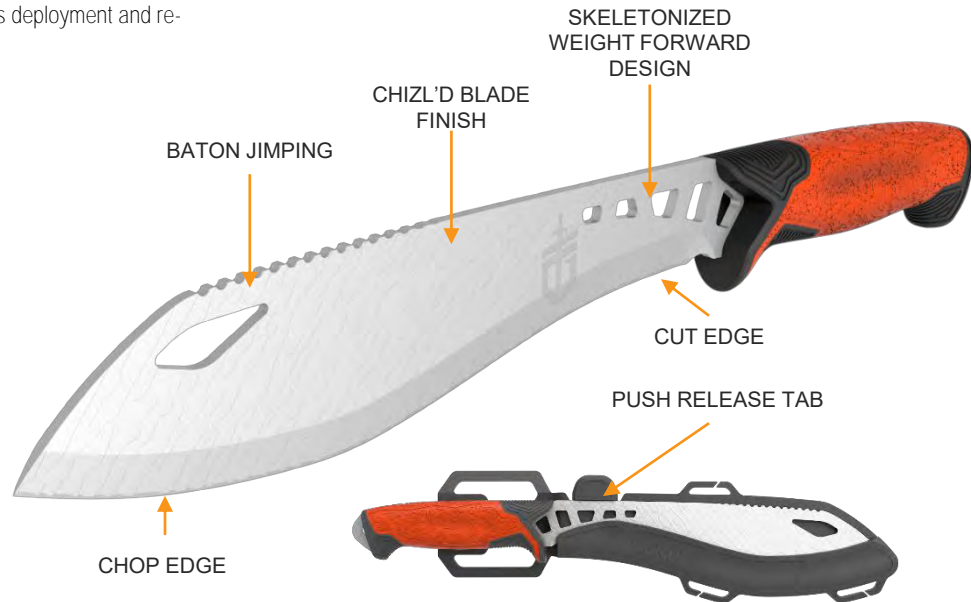

## FIXED BLADE/MACHETE HYBRID

Packed with smart design, the Versafix is a compact machete that swings heavy with features. The weight-forward, skeletonized blade design gives swift results with less effort and photochemical etching delivers a textured blade for a distinct aesthetic. Forward jimping on the top of the blade gives grip when batoning, and the high comfort handle means less fatigue and hot spots.

## FIXED BLADE/MACHETE HYBRID

Packed with smart design, the Versafix is a compact machete that swings heavy with features. The weight-forward, skeletonized blade design gives swift results with less effort and photochemical etching delivers a textured blade for a distinct aesthetic. Forward jimping on the top of the blade gives grip when batoning, and the high comfort handle means less fatigue and hot spots. The slender multi-mount sheath has a push tab release for seamless deployment and re-sheathing.

### MULTI-PURPOSE BLADE

- Photochemically etching keeps blade from getting stuck
- Unique high durometer overmold provides unprecedented handle comfort
- Skeletonized, weight-forward design for improved chopping
- Full tang construction
- Corrosion resistant stainless steel
- Lanyard hole
- Paddle release sheath enables 1-hand operation
- Positive retention click in sheath, pack compatible
- **Overall length: 14.3"**
- **Blade length: 9.0"**