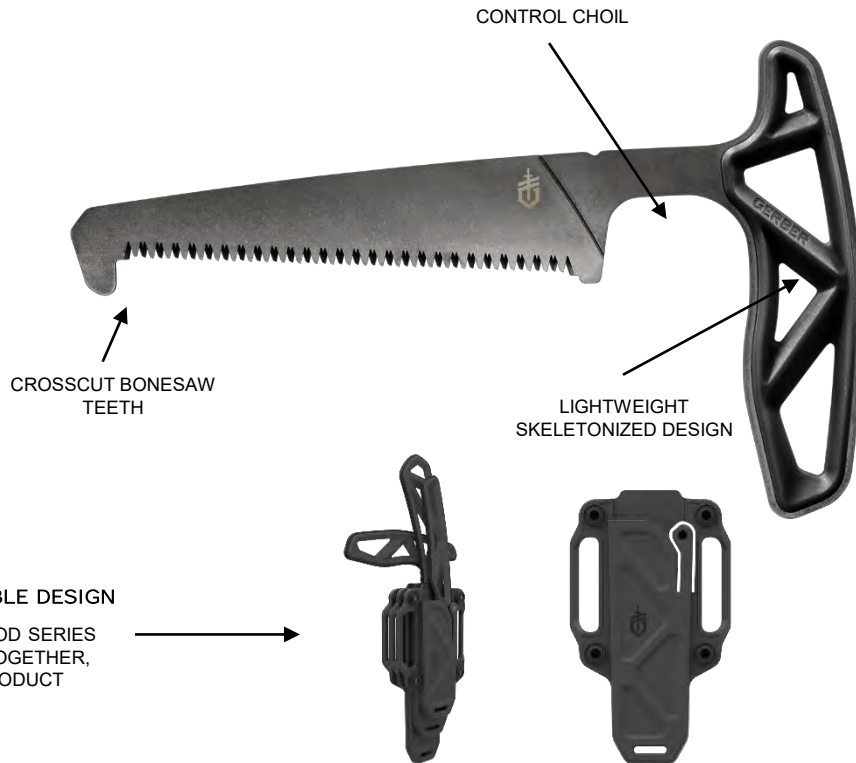

EXO-MOD BONE SAW

► CURATE YOUR LIGHTWEIGHT KIT

BUILD THE KIT THAT SUITS YOUR PURSUIT

LIGHTWEIGHT HUNTING

Whether hunting, backpacking, camping, or any other outdoor pursuit, having the appropriate tools is critical. The Exo-Mod snap-together sheath system empowers users to carry what they need any nothing more. With a skeletonized full-tang design, each product in the Exo-Mod Series boasts of light weight structure while maintaining durability.

7Cr
STAINLESS
STEEL

LIGHTWEIGHT

SNAP TOGETHER
PRODUCTS

FULL TANG

ERGONOMIC
CONTROL GRIP

SAWTOOTH
TECH

FEATURES

- Snap-together sheathes allow users to select specific products for their kit
- Lightweight, skeletonized handle
- Slender design for pack or hip carry
- Full tang construction improves durability

TECH SPECS

- Overall length: 7.55"
- Blade length: 4.25"
- Weight: 2.6oz

COMPACT + STACKABLE DESIGN

CURATE UP TO 3 EXO-MOD SERIES PRODUCTS TO STACK TOGETHER, OR USE AS A SINGLE PRODUCT

Item #
UPC Code
Retail

Blister
31-004086
013658164826
$49.00

Box
30-001804
013658162372
$49.00