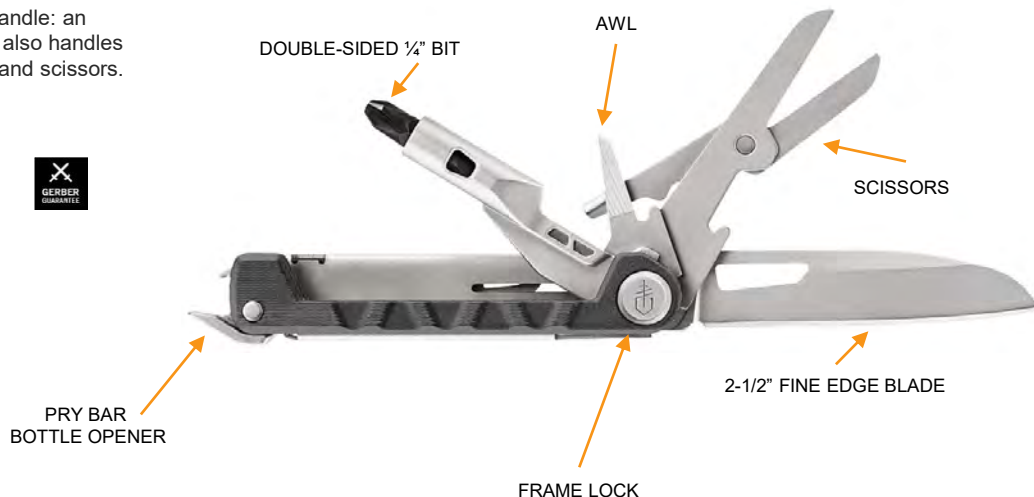

## UPGRADE YOUR POCKET

- 2-1/2" fine edge blade w/ frame lock
- 2-1/2" extension bit driver with 2-sided bit
- Pry bar
- Bottle opener
- Hammer
- Scissor
- Awl
- Closed length: 3.625"
- Open length (knife): 6.5"
- Blade length: 2.5"
- Weight: 3.1oz
- Width: 0.7"