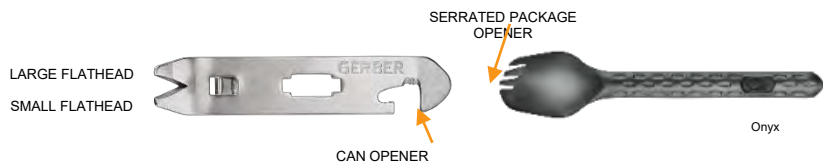

DEVOUR Multi-Fork

Just because you value weight and push yourself doesn't mean that you should compromise your meals. The Devour Multi-Fork has 9 tools that can help prepare your meal, eat then clean it all up in an efficient light weight tool. The Devour fork is deep enough to grab even a steak, and the spoon actually holds enough soup to get to your mouth. Attached solid state prep tool can and bottle opener, food bag opener, flat head driver, and pry bar. When attached the tool is a kickstand that keeps the multi-fork off the ground and out of your cook pot. At <1oz ounce the Devour is light, quick, on the move without compromise. The most important meal is the one you are eating. Cook, Eat, Clean. Get the fuel to get back at it.

FEATURES

- Offset deep fork tong
- Deep basin spoon
- Angled to optimize eating from a food bag
- Straight flat edge for cutting or scraping
- Kickstand to keep tool from falling in bag or pot
- Detachable Stainless Steel solid state tool
- Food package opener
- Bottle opener
- Can opener
- Flat head driver (large & small)
- Pry bar
- Nail puller

TECH SPECS

- Length: 7.6in / 19.3cm
- Weight: 0.83 oz / 23.5g
- Material: 6061 AL / Stainless Steel

PRY BAR
Offset long tine fork

9

CR

Hand icon

<1oz

GERBER logo

Item #	BLACK 31-003419N	GREEN 31-003423N
UPC	013658153752	013658153790
Retail	$25.00	$25.00