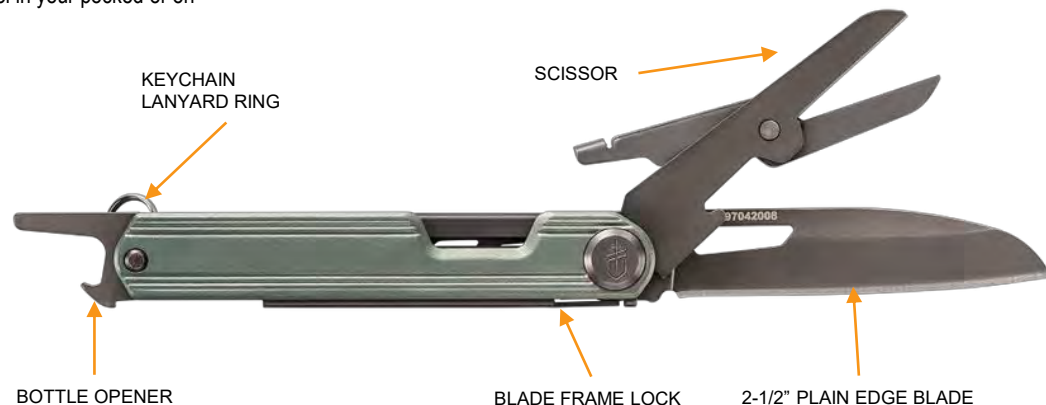

### UPGRADE YOUR POCKET

- 2-1/2" fine edge blade
    - Frame lock
  - 2-1/2" Scissor
  - Bottle opener
- Closed length: 3.8"
  - Open length (knife): 6.75"
  - Blade length: 2.5"
  - Weight: 2.1oz
  - Width: 0.6"