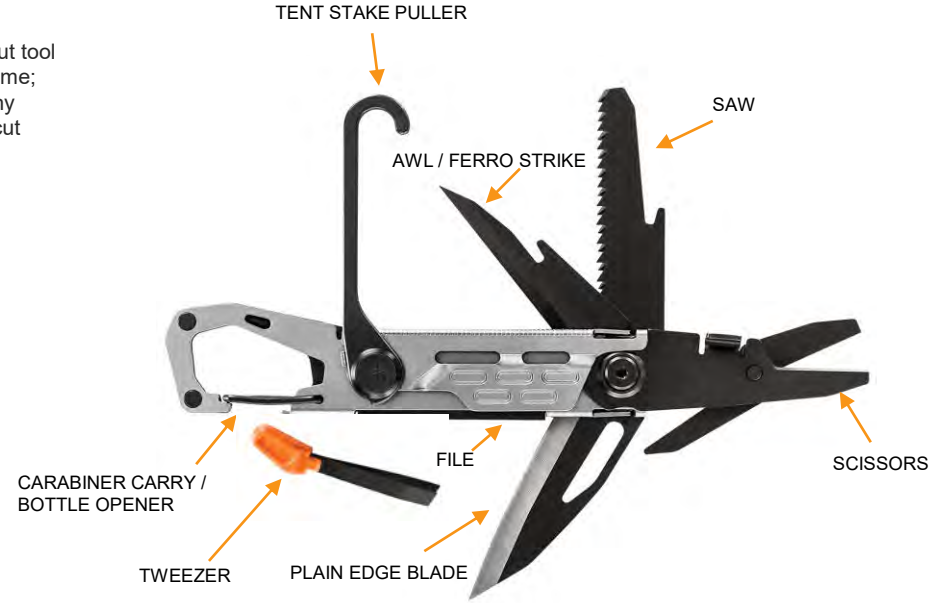

### EVERY TRIP...

- 2.2" fine edge Scandi grind blade with frame lock
- Scissors
- Saw
- Awl
- **Stake puller**
- File
- Tweezer
- Bottle opener
- Ruler
- Ferro rod striker
- Closed length: 4.5"
- Open length (knife): 6.6"
- Blade length: 2.20"
- Weight: 3.32oz
- Width: 0.75"