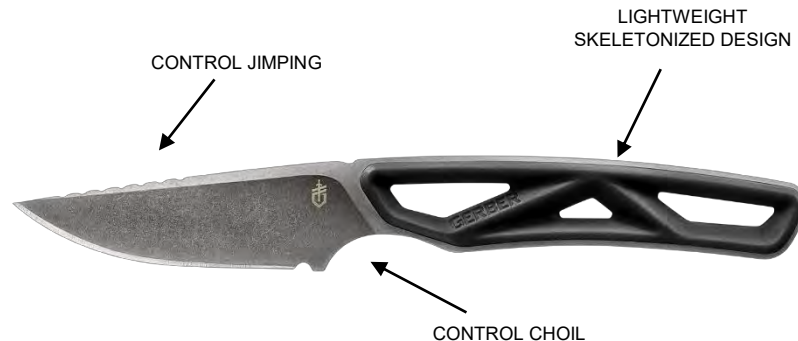

EXO-MOD CAPER

▶ CURATE YOUR LIGHTWEIGHT KIT

BUILD THE KIT THAT SUITS YOUR PURSUIT

LIGHTWEIGHT HUNTING

Whether hunting, backpacking, camping, or any other outdoor pursuit, having the appropriate tools is critical. The Exo-Mod snap-together sheath system empowers users to carry what they need any nothing more. With a skeletonized full-tang design, each product in the Exo-Mod Series boasts of light weight structure while maintaining durability.

7Cr
STAINLESS
STEEL

LIGHTWEIGHT

SNAP TOGETHER
PRODUCTS

FULL TANG
FIXED BLADE

ERGONOMIC
CONTROL GRIP

PLAIN EDGE

FEATURES

- Snap-together sheathes allow users to select specific products for their kit
- Lightweight, skeletonized handle
- Slender design for pack or hip carry
- Full tang construction improves durability

TECH SPECS

- Overall length: 7.33"
- Blade length: 3.23"
- Weight: 1.8oz

	Blister	Box
Item #	31-004085	30-001801
UPC Code	013658164819	013658162358
Retail	$45.00	$45.00