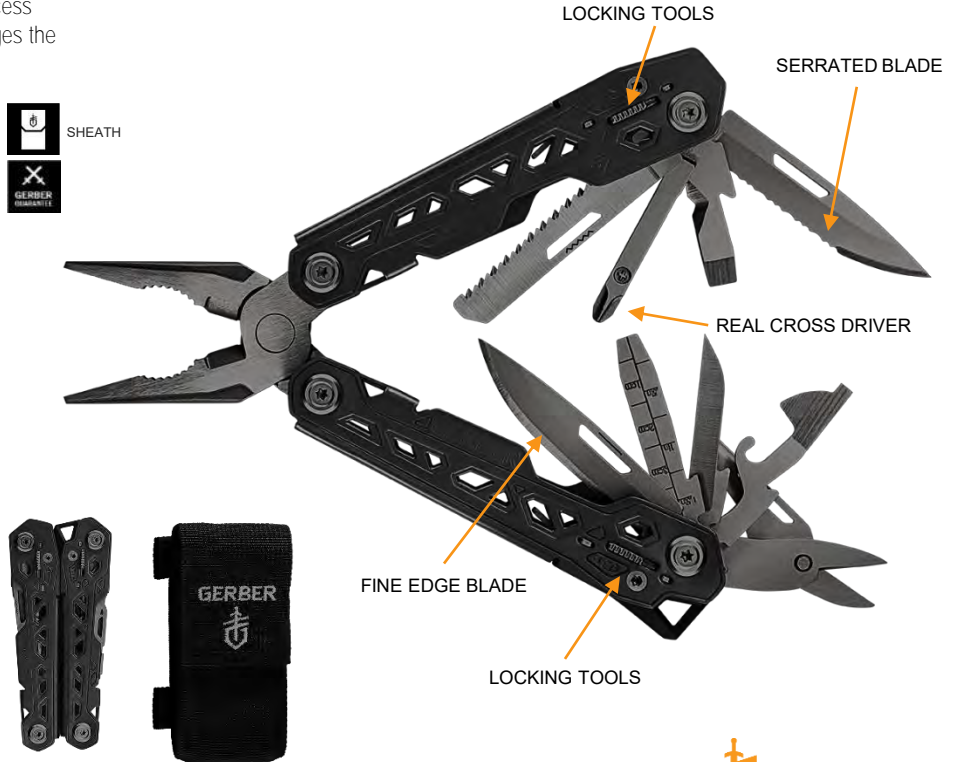

TRUSS® BLACK

MULTI-TOOL + SHEATH

Now in blacked out! The Truss is an all-inclusive multi-tool, with 17 tools built to the exacting needs of the professional user in a size-conscious design. This full size multi-tool aims to remove excess heft while keeping all of the functionality. The result is a professional-grade multi-tool that bridges the gap between the problem and the solution.

17 TOOLS

BUTTERFLY OPENING

SPRING-LOADED PLIERS

LOCKING TOOLS

OUTBOARD COMPONENTS

POCKET CLIP

SHEATH

▶ OPTIMIZED TOOL PACK

- Needle nose plier
- Regular plier
- Wire cutter
- **2.25" Fine blade**
- **2.25" Serrated blade**
- Scissors
- Saw
- Real cross driver
- Small Medium Large flathead driver
- Can opener
- Bottle opener
- Awl
- File
- Ruler
- Wire stripper
- Improved Sheath
- Weight: 8.4oz
- **Closed Length: 4.25"**
- **Open Length 6.5"**
- **Width: 0.66"**

Item #	Blister	Box	MOLLE – Blister
UPC Code	31-003883	30-001779	31-003884
Retail	013658161566 $75.00	013658161573 $75.00	13658161597 $75.00