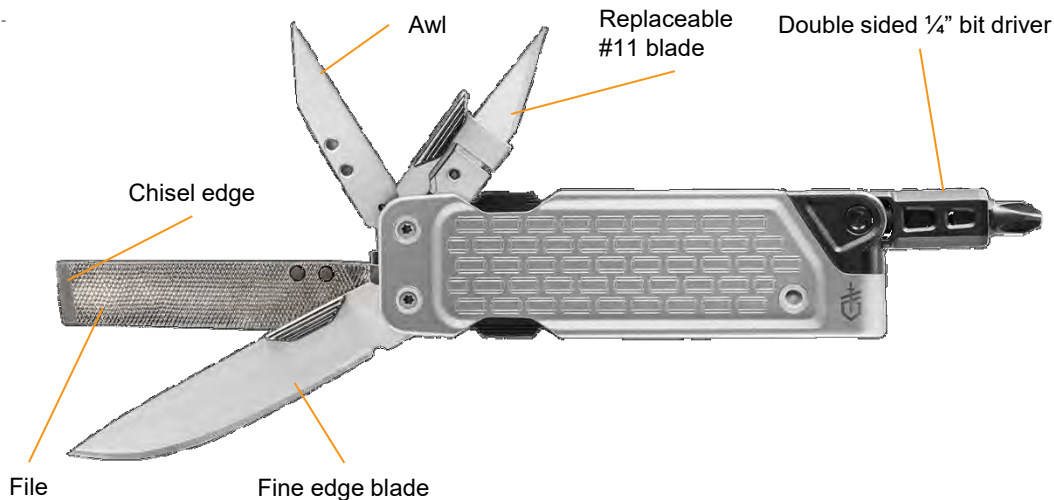

LOCKDOWN - DRIVE

MULTI-TOOL

If it takes up space in your pocket it better do more than cut. The Lockdown Drive has the ideal EDC formula: low profile, modern aesthetics, and a curated mix of purposeful tools. Whatever gets thrown at you, now you are a pocket away from solving it with a double-sided bit driver, replaceable #11 blade, awl, fine edge blade, and a file.

7

TOOLS

OUTBOARD COMPONENTS

TEXTURED GRIP

LINER LOCK

POCKET CLIP

GERBER
DURABLE

SOLUTION DRIVEN

- 2-1/2" Partially serrated blade with frame lock
- Driver with 2 sided 1/4" bits
  - #2 cross driver & med flathead
- Awl
- **Replaceable #11 utility blade**
- File
- Chisel edge
- Closed length: 3.875"
- Open length (knife): 6.5"
- Blade length: 2.5"
- Weight: 4.5oz
- Width: 0.5625"

SILVER

Item #	Silver Blister	Silver Box
UPC Code	31-003705	31-001591
Retail	013658158504	013658156487
	$75.00	$75.00