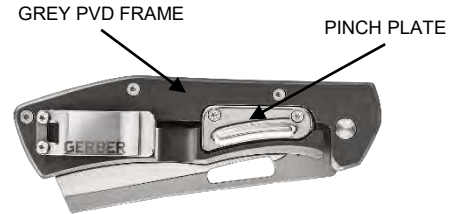

#### FEATURES

- Micarta mark scale
- D2 blade steel
- PVD frame lock w/ patent pending Pinch Plate
- Best-in-class ergonomics
- Cleaver style blade
- Thumb hole

#### TECH SPECS

- Overall length: 8.4"
- Blade length: 3.6"
- Knife weight: 3.9oz

POLISHED D2 BLADE

URBAN BLUE MICARTA

GREY PVD FRAME

PINCH PLATE

Item #	Blister 31-003902	Box 30-001789
UPC Code	013658161856	013658161863
Retail	\$92.00	\$92.00