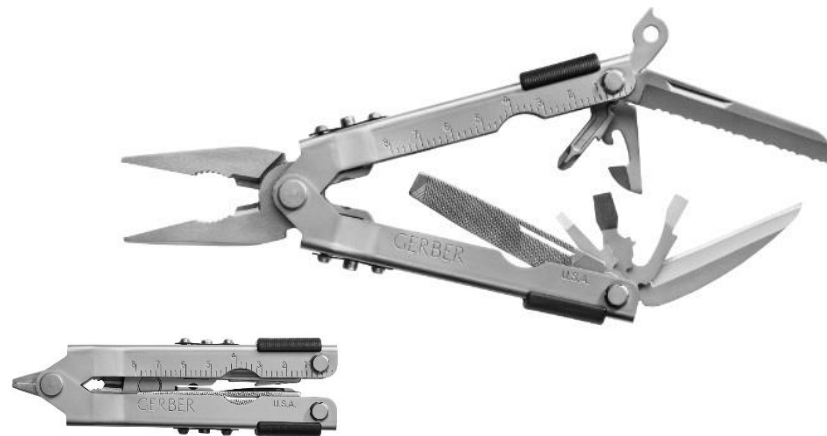

MP600™ NEEDLENOSE

We can think of about 600 reasons why this much-applauded multi-tool belongs on your belt. But don't worry, we'll just stick to the most important ones here. Like profound versatility, for example. And fail safe performance. And a level of rock-solid design and construction that pleases the eye and satisfies the soul. It all begins with high quality stainless steel. Then we incorporated Gerber's patented one-handed opening pliers. Top that off with our patented replaceable tungsten carbide wire cutters. When the cutters become dull or misshapen simply rotate the tungsten carbide cutters 120-degrees, and you've got yourself a good-as-new wire cutter. After three rotations, the entire cutter can be replaced. You'd be hard pressed to find a more rugged or more fearless multi-tool out there. But go ahead and look around a bit. See what you think. Then come on back to Gerber and pick the Multi-Plier 600 that truly suits your needs

FEATURES

- Patented one-hand opening Multi-plier
- Needlenose
- Solid stainless steel construction
- 14 tools
- Includes Lifetime Limited Warranty

TECH SPECS

- Weight 9 oz.

Item #	Blister	Box
47530N	47530N	07530N
UPC Code	13658475304	013658075306
Retail	$107.00	$113.00