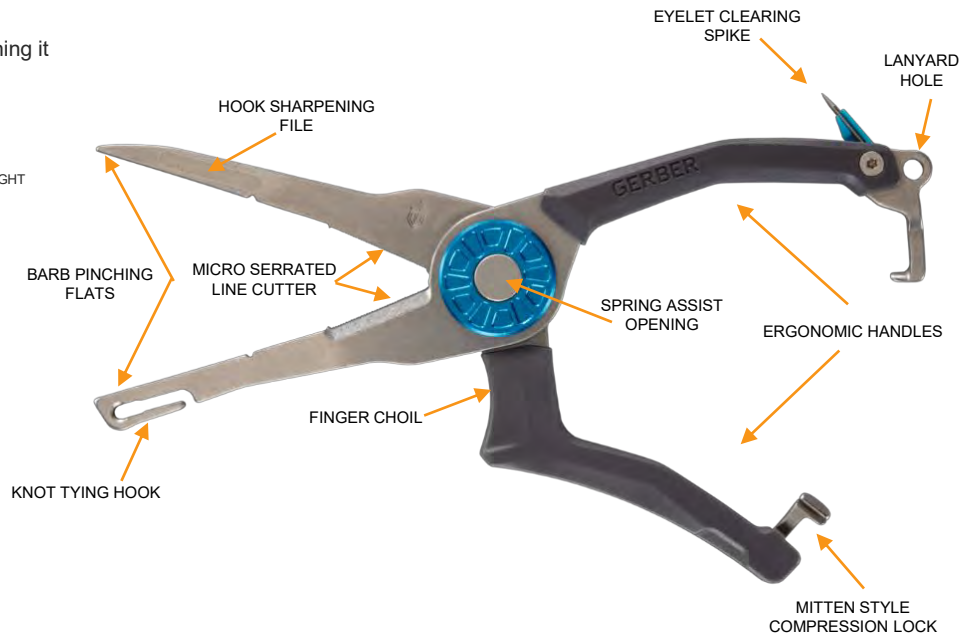

HEMOSTAT

HEMOSTAT + PLIER HYBRID TOOL

Gerber took everything you know and depend on about a hemostat and elevated it, combining it with the best features of a set of pliers. Built for fly fisherman, this hybrid tool delivers an impressive amount of function in a lightweight, ergonomic package.

FISH

CORROSION RESISTANT
W/SALT Rx™

SERRATED

LIGHTWEIGHT

TOOLS

SPRING LOADED PLIERS

OUTBOARD COMPONENTS

LOCK

► HEMOSTAT + PLIER HYBRID TOOL

- Barb pinching flats
- Serrated bypass line cutter
- Integrated knot tie loop
- Eyelet clearing spike
- Hook sharpening file
- Spring assist jaws
- Needle nose tip
- Compression lock handle
- Corrosion resistant with SaltRx
- Overall length: 7.41"
- Width: 2.37"
- Weight: 3.08oz
- Handle material: Polypropylene

Item #
UPC Code
Retail

Blister
31-004027
013658163881
$57.00