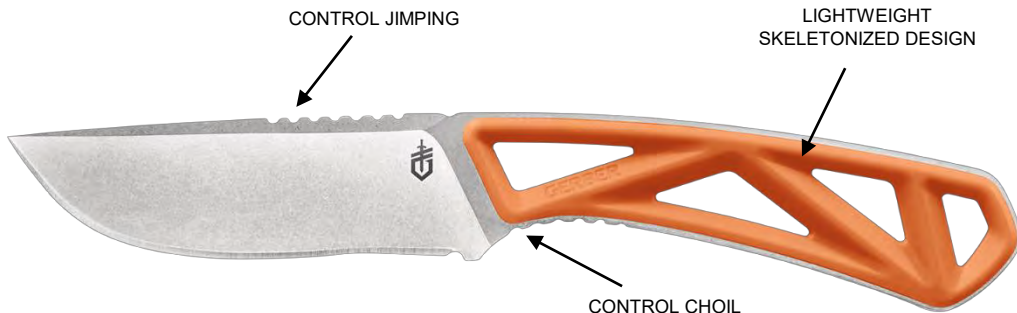

EXO-MOD DROP POINT

► CURATE YOUR LIGHTWEIGHT KIT

BUILD THE KIT THAT SUITS YOUR PURSUIT

LIGHTWEIGHT + VERSATILE

Whether hunting, backpacking, camping, or any other outdoor pursuit, having the appropriate tools is critical. The Exo-Mod snap-together sheath system empowers users to carry what they need any nothing more. With a skeletonized full-tang design, each product in the Exo-Mod Series boasts of light weight structure while maintaining durability.

FEATURES

- Snap-together sheathes allow users to select specific products for their kit
- Lightweight, skeletonized handle
- Slender design for pack or hip carry
- Full tang construction improves durability
- Easy to locate blaze orange grip

TECH SPECS

- Overall length: 8.56"
- Blade length: 3.84"
- Weight: 2.6oz

Item #	Blister	Box
UPC Code	31-003916	30-001796
Retail	013658162471	013658162327
	$53.00	$53.00